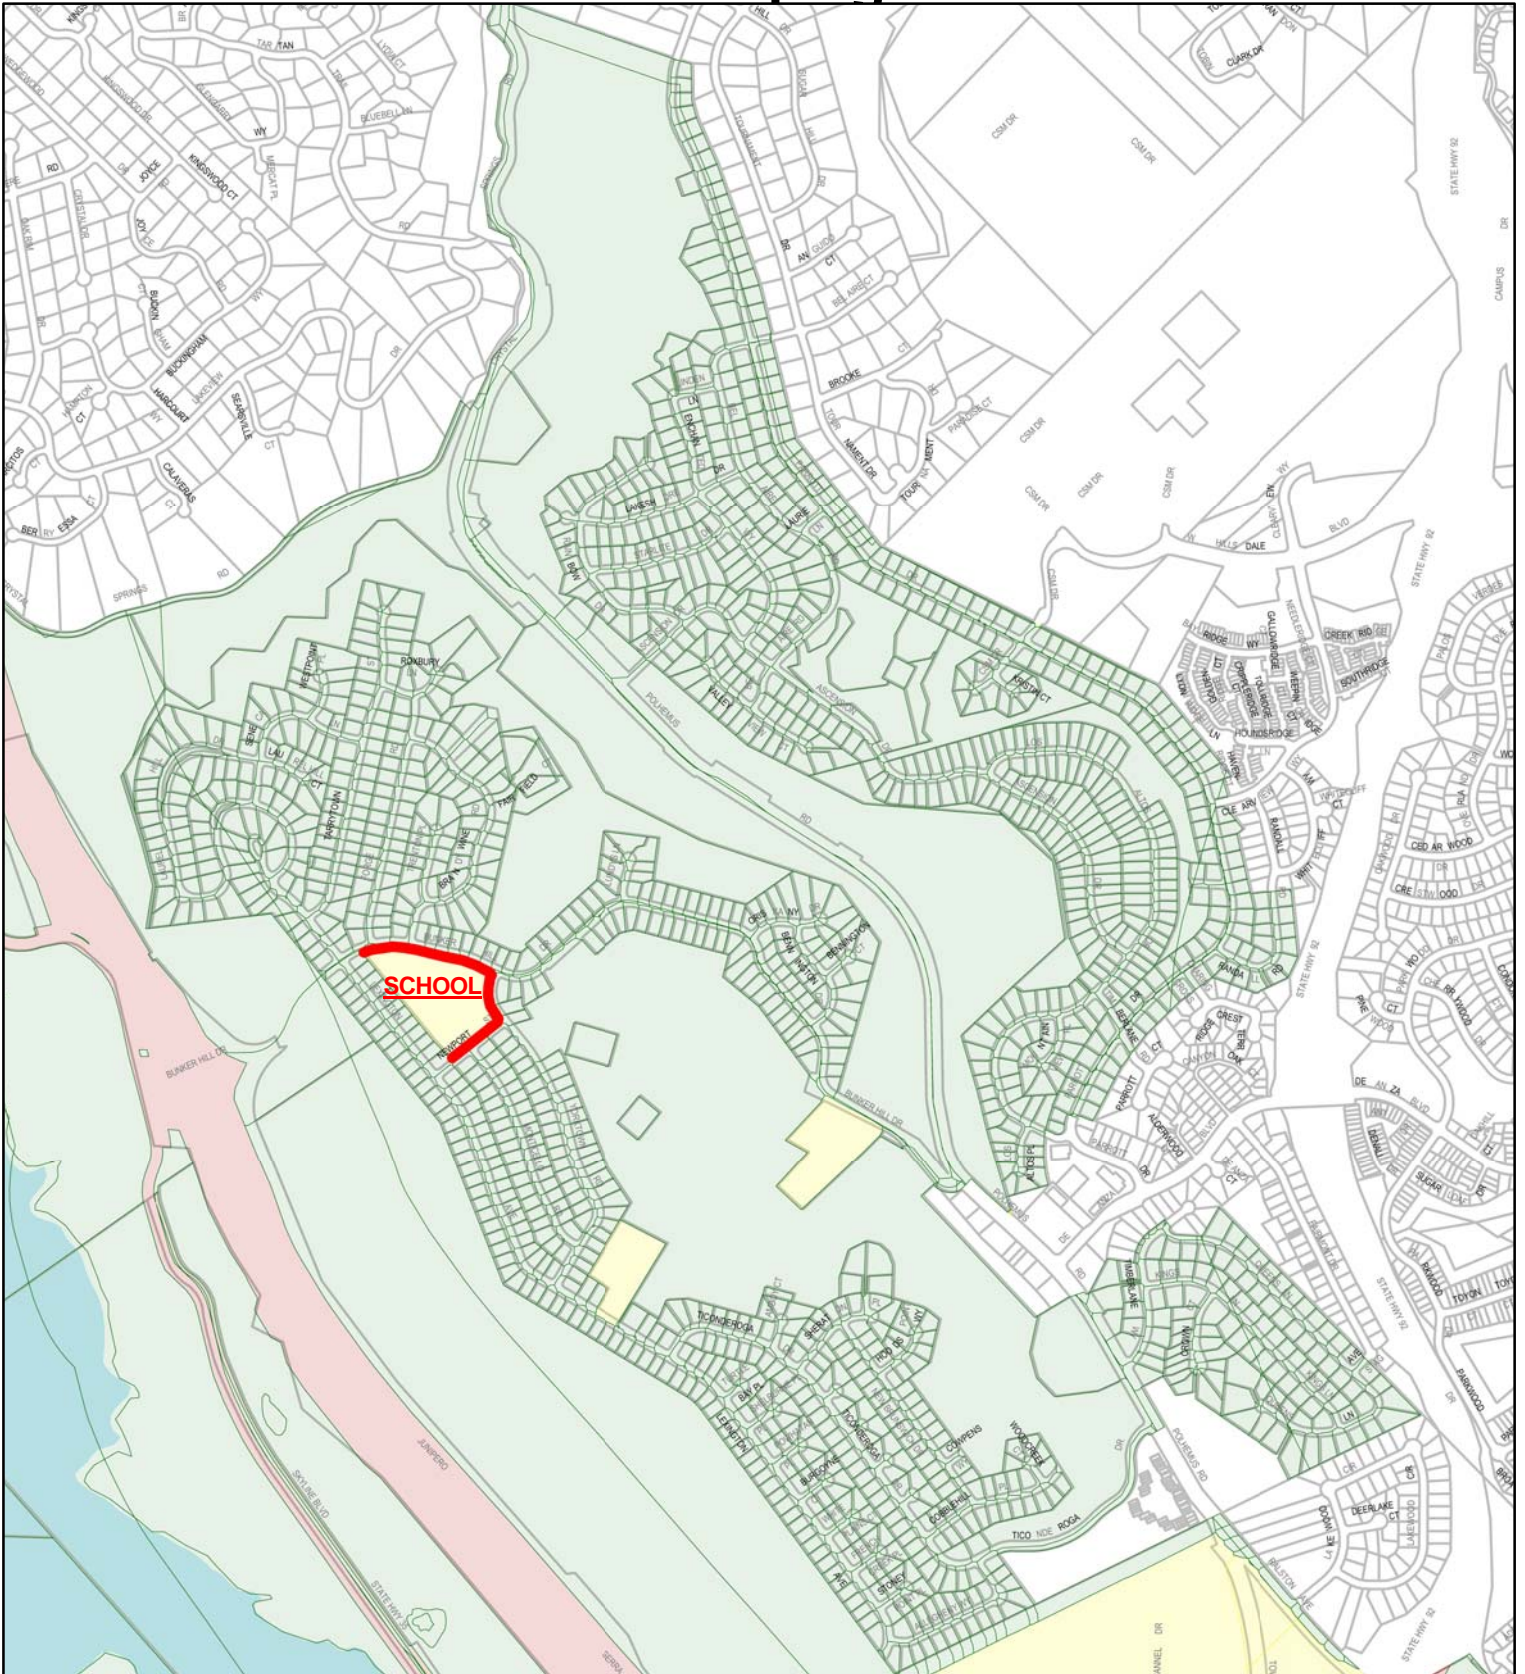

# San Mateo Highlands Street Sweeping Routes

**Legend**

Street\_Sweeping\_Routes

**Highlands - Red** - 2nd & 4th Wednesday 9:00am - 11:30am

- Low Trash Generation Area
- Moderate Trash Generation Area
- High Trash Generation Area