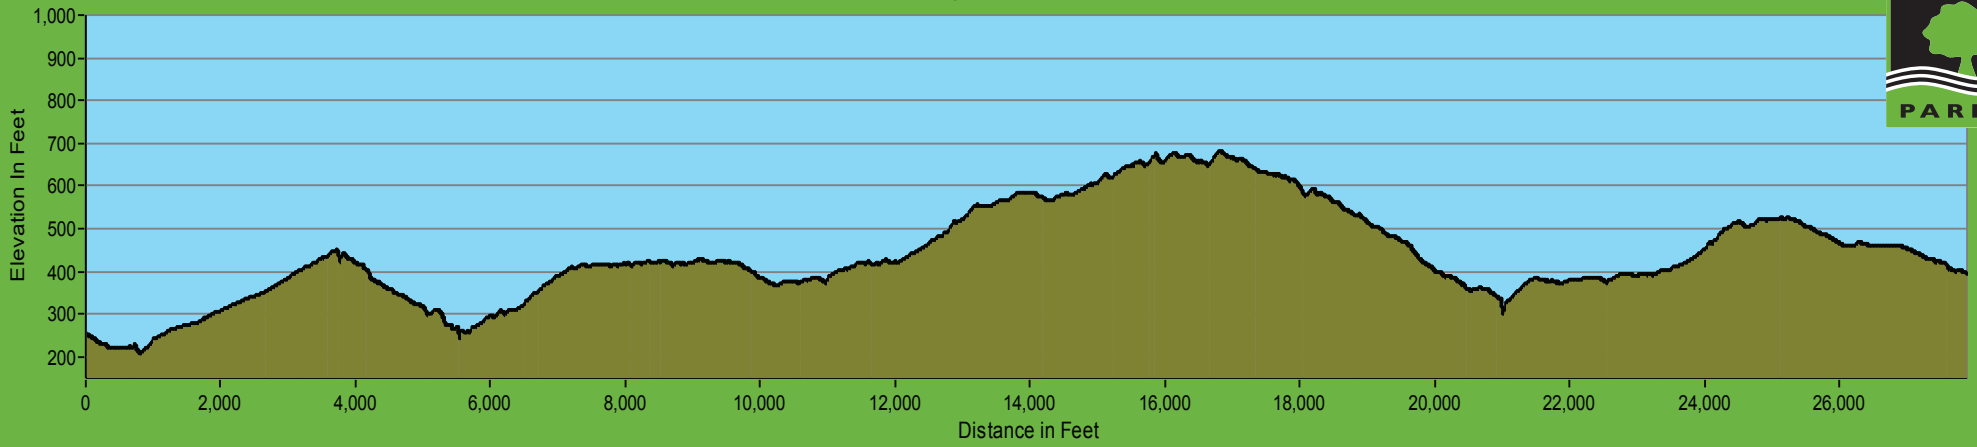

Pescadero Creek County Park / Pomponio Trail Profile

473 foot elevation change / Begins on Old Haul Trail and ends in Portola Redwoods State Park