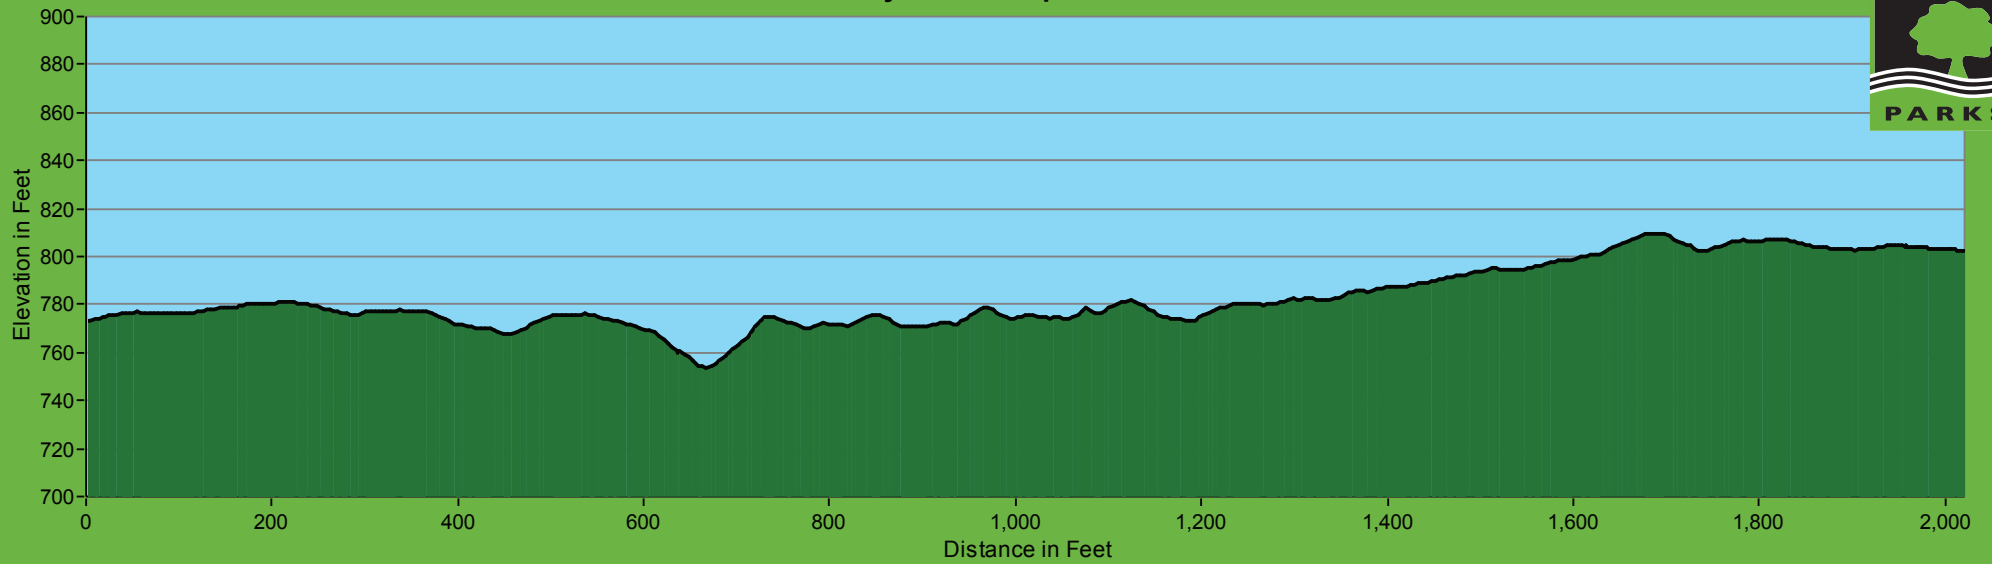

Huddart County Park - Chaparral Trail Profile

56 Foot Elevation Change / Begins at Crystal Springs Trail and ends at Richards Road